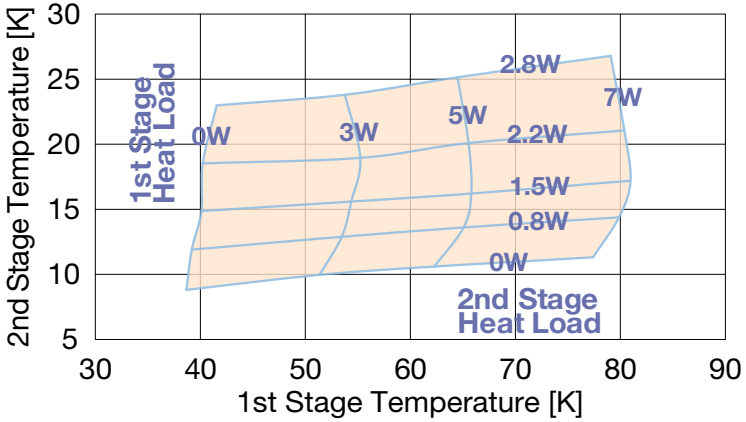

CH-202 Cold Head Capacity Map (50 Hz)

CH-202 Cold Head Capacity Map (60 Hz)