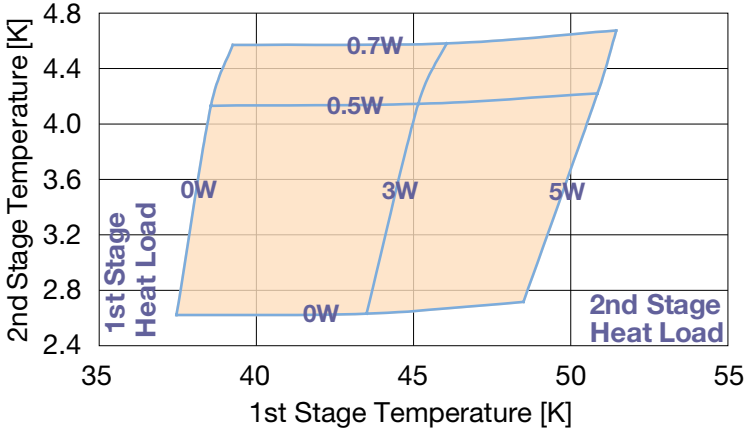

**RDK-205D Cold Head Capacity Map (50 Hz)**

**RDK-205D Cold Head Capacity Map (60 Hz)**